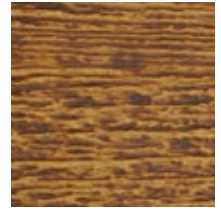

TECHNICAL INFORMATION	
Through-colored	No
Colorcoated	Yes
Stained color options	9 standard colors
Weight	10 kg / m ²
Dimensions (mm)	209 x 3655 x 7,5
Approvals	CE 

SKANFAS

Just name it

Color options

Norwegian Spruce

Cherrywood

Norwegian Maple

Deadwood

Honey oak

Redwood

Walnut

Mahogany

Beech