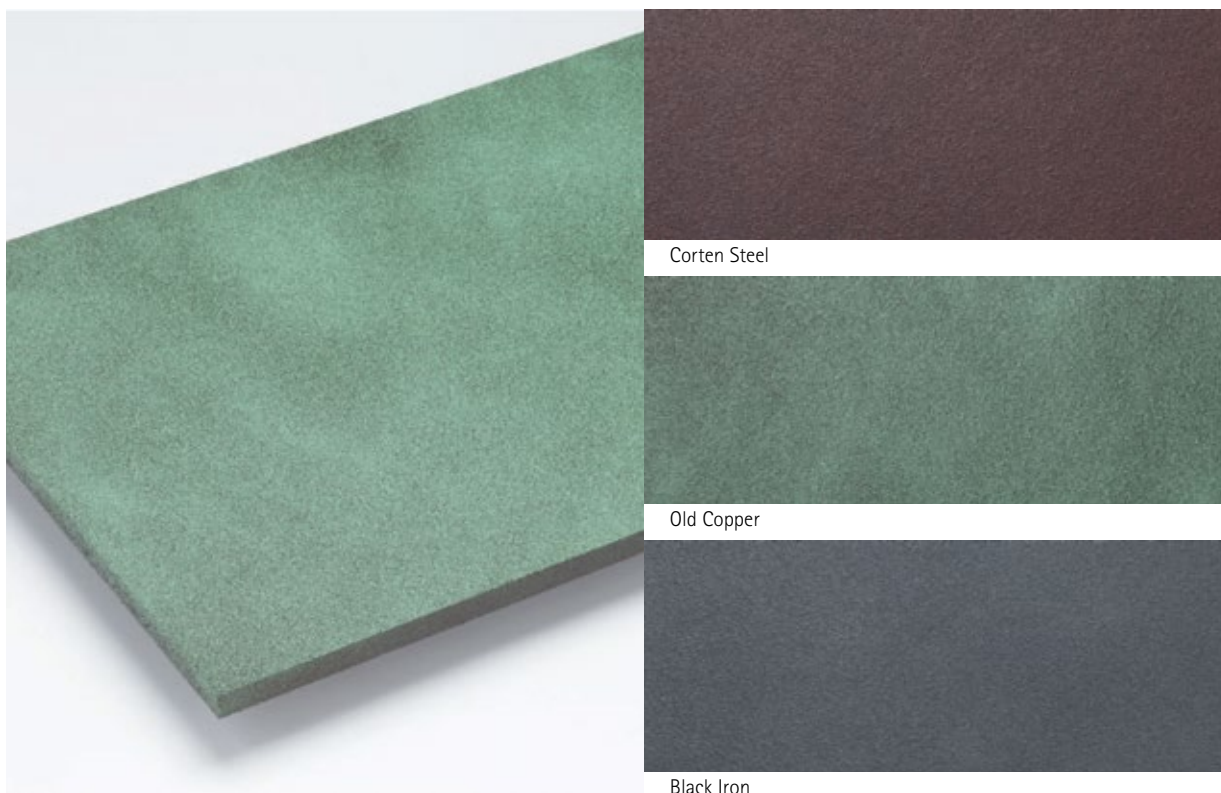

SKANFAS STRUCTURE DESIGN

Skanfas Structure is a facade board with velvety full-bodied colored surface. Its specially developed structure keeps the board clean for a long time and rain water washes away all the dirt which accumulates on the surface.

In addition to standard colors Skanfas Structure boards are now available in new design colors: Corten Steel, Old Copper and Black Iron. Cembrit Structure boards in new colors have the same outstanding features that help them remain clean and sophisticated looking.

TECHNICAL INFORMATION	
Through-colored	No
Colorcoated	Yes
Color options	3 Design colours
Weight	14,3 kg / m ²
Dimensions (mm)	1192 x 2500 x 8 1192 x 3050 x 8
Approvals	 

SKANFAS

Just name it

Color options