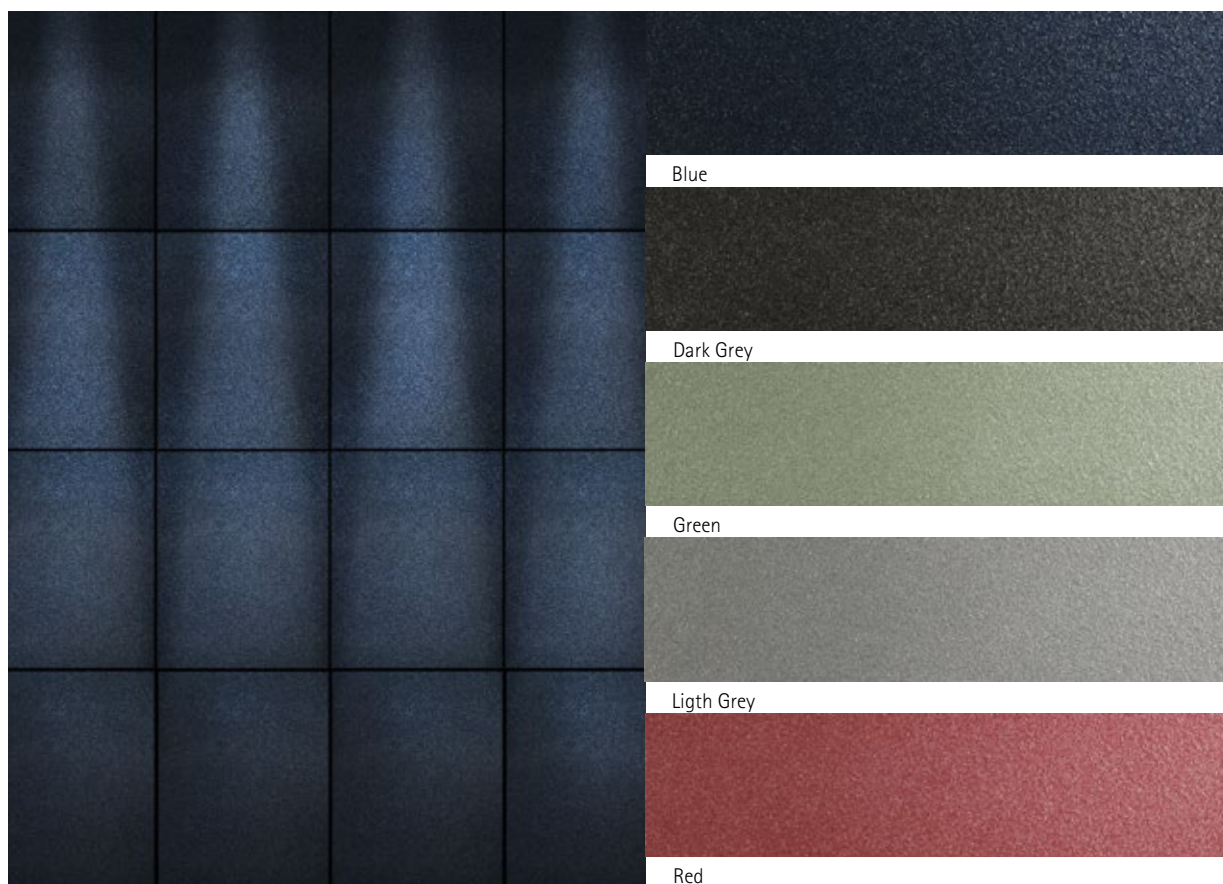

## SKANFAS STRUCTURE DESIGN METALLIC

Skanfas Structure boards are now available in new colors: Corten Steel, Old Copper, Black Iron and Metallic. Structure Design Boards have the same outstanding features as Structure boards, that help them remain clean and sophisticated looking. Its specially developed structure keeps the board clean and rain water washes away all the dirt which accumulates on the surface.

TECHNICAL INFORMATION	
Through-colored	No
Colorcoated	Yes
Color options	5 Design colours
Weight	14,3 kg / m <sup>2</sup>
Dimensions (mm)	1192 x 2500 x 8 1192 x 3050 x 8
Approvals	CE 

## Color options

Blue

Dark Grey

Green

Light Grey

Red